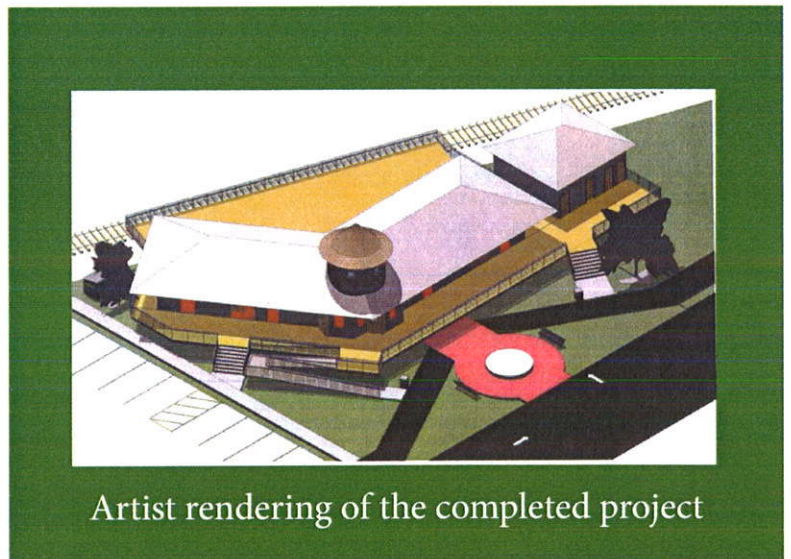

HOW YOU CAN HELP

- Fundraising Ideas
- Volunteer
- Your Support